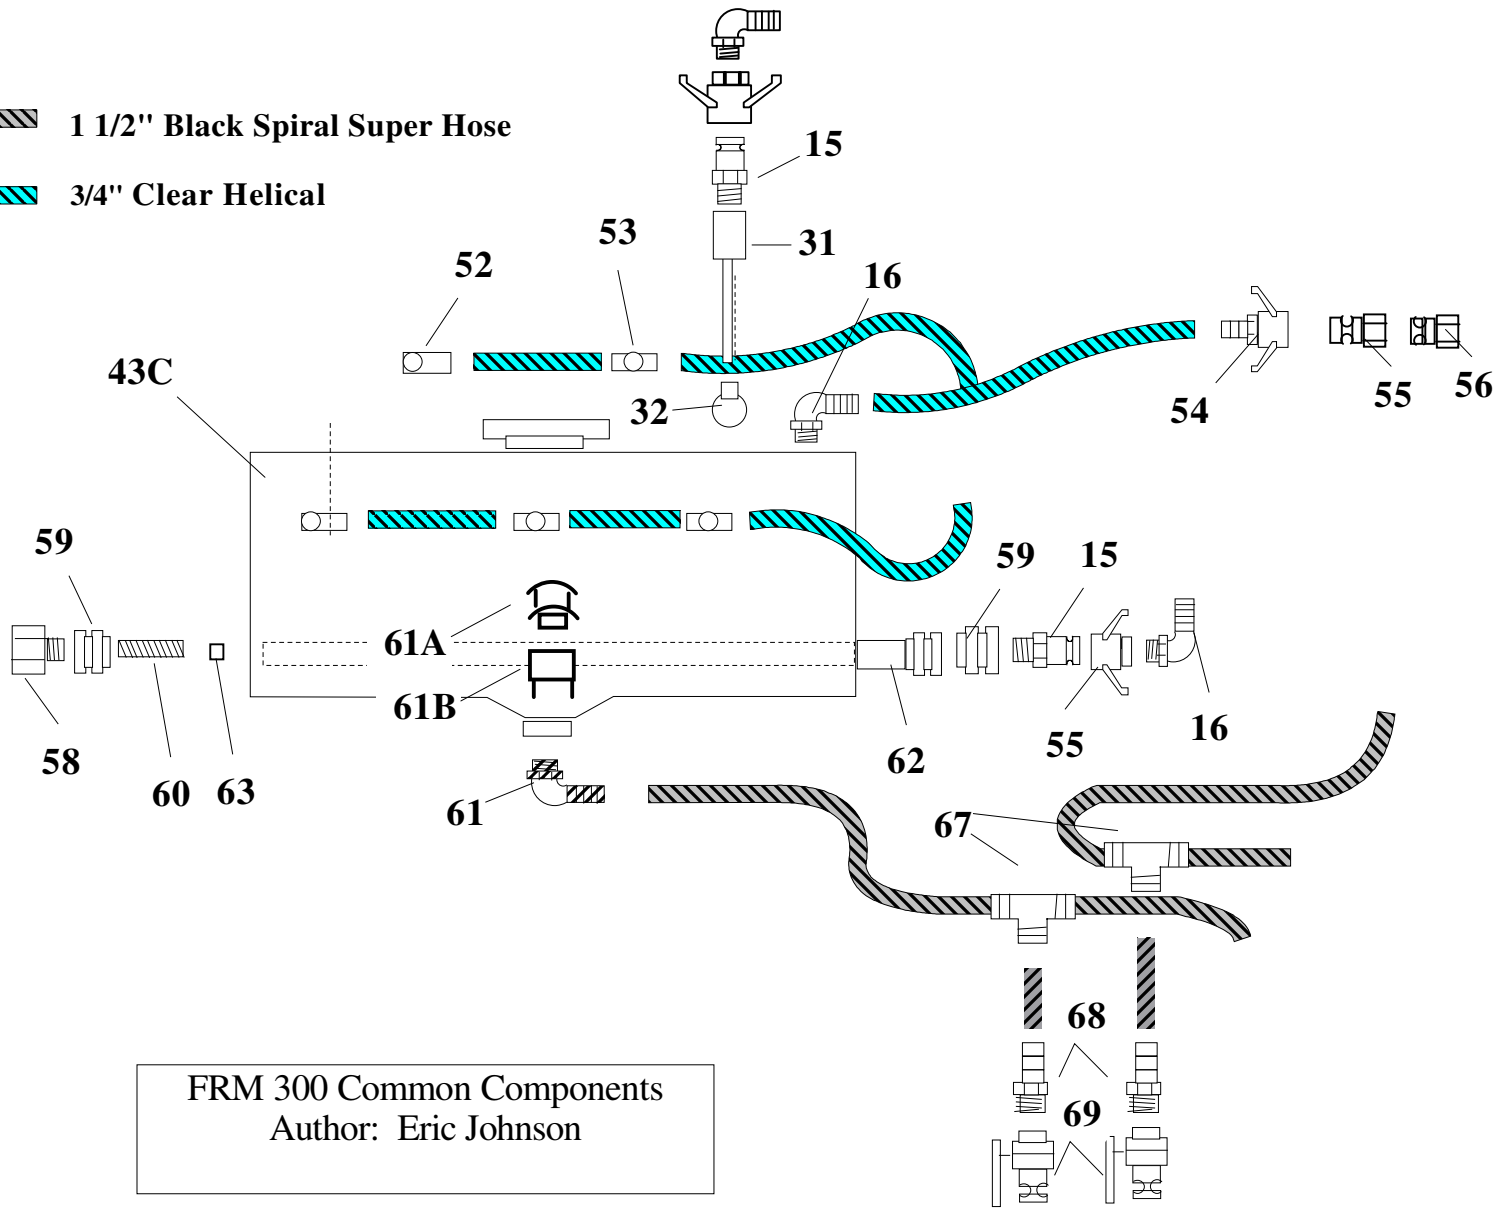

-  1 1/4" Super Spiral
-  3/4" Clear Helix
-  1/2" Clear Braided

FRM Common Components
 Author: Eric Johnson

 1 1/2" Black Spiral Super Hose

 3/4" Clear Helical

FRM 150/200 Common Components
Author: Eric Johnson

 1 1/2" Black Spiral Super Hose

 3/4" Clear Helical

 1 1/2" Black Spiral Super Hose

 3/4" Clear Helical

FRM 200g Quick Fill
Author: Eric Johnson