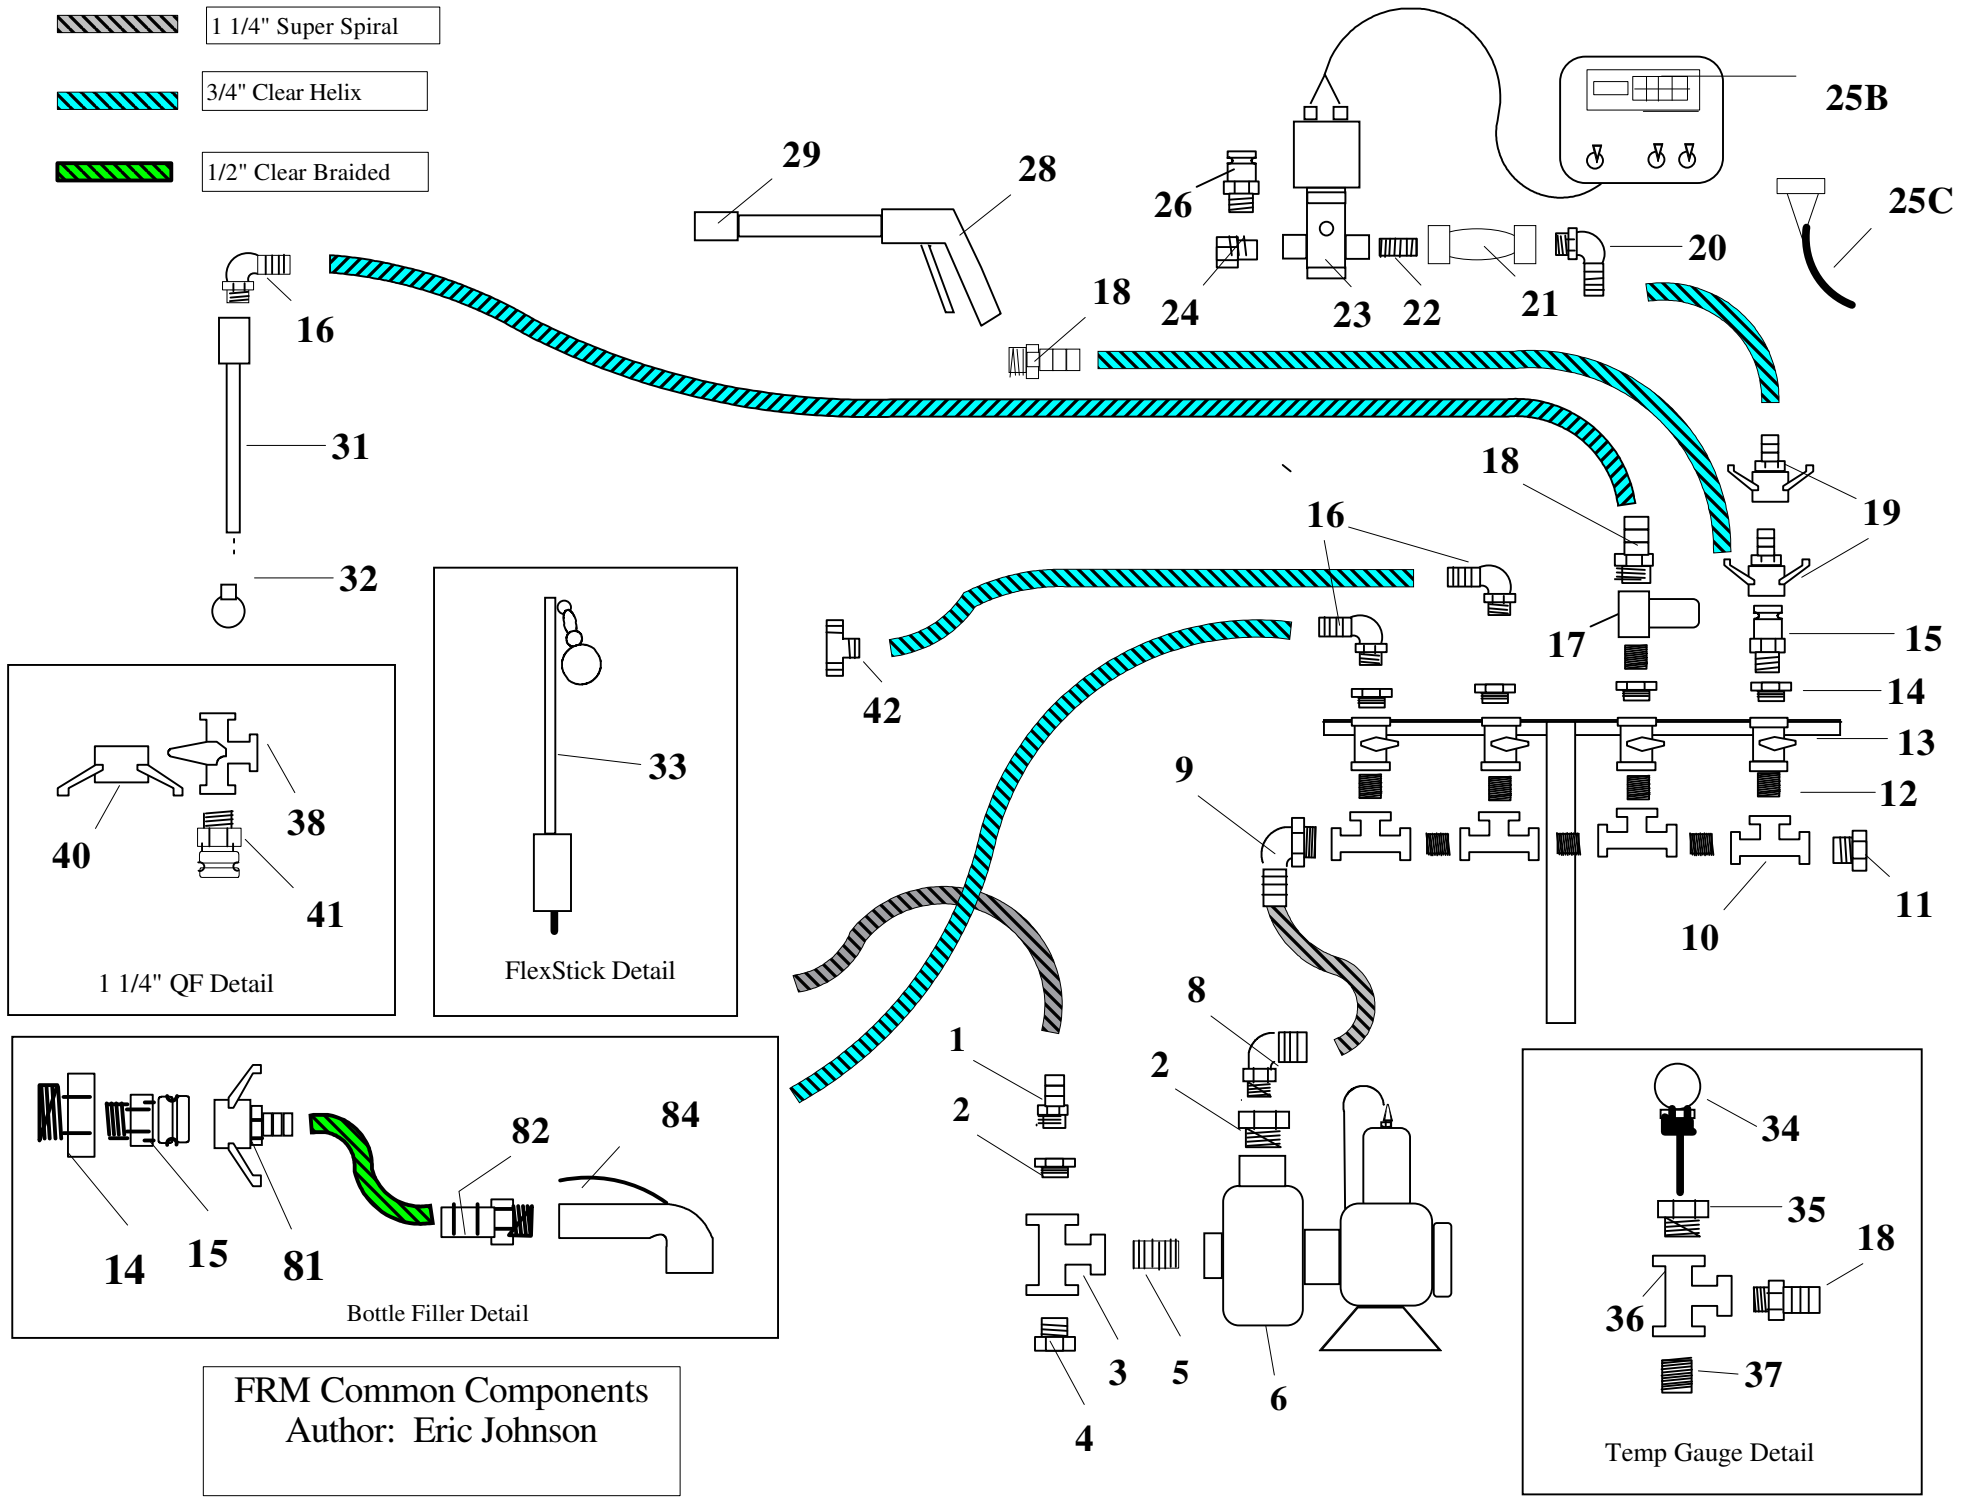

-  1 1/4" Super Spiral
-  3/4" Clear Helix
-  1/2" Clear Braided

FRM Common Components
 Author: Eric Johnson

 1 1/2" Black Spiral Super Hose

 3/4" Clear Helical

FRM 150/200 Common Components
Author: Eric Johnson

 1 1/2" Black Spiral Super Hose

 3/4" Clear Helical

 1 1/2" Black Spiral Super Hose

 3/4" Clear Helical

FRM 200g Quick Fill
Author: Eric Johnson