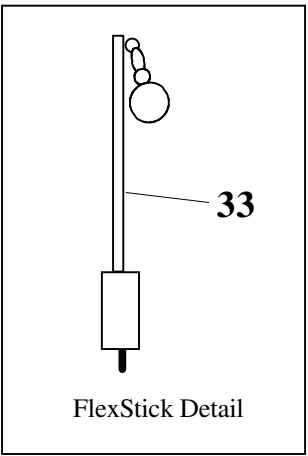

-  1 1/4" Super Spiral
-  3/4" Clear Helix
-  1/2" Clear Braided

FRM Common Components
 Author: Eric Johnson

 1 1/2" Black Spiral Super Hose

 3/4" Clear Helical

FRM 150/200 Common Components
Author: Eric Johnson

 1 1/2" Black Spiral Super Hose

 3/4" Clear Helical

 1 1/2" Black Spiral Super Hose

 3/4" Clear Helical

FRM 200g Quick Fill
Author: Eric Johnson