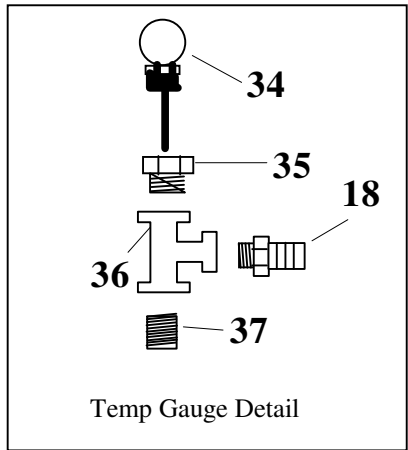

-  1 1/4" Super Spiral
-  3/4" Clear Helix
-  1/2" Clear Braided

FRM Common Components
 Author: Eric Johnson

 1 1/2" Black Spiral Super Hose

 3/4" Clear Helical

FRM 150/200 Common Components
Author: Eric Johnson

 1 1/2" Black Spiral Super Hose

 3/4" Clear Helical

 1 1/2" Black Spiral Super Hose

 3/4" Clear Helical

FRM 200g Quick Fill
Author: Eric Johnson