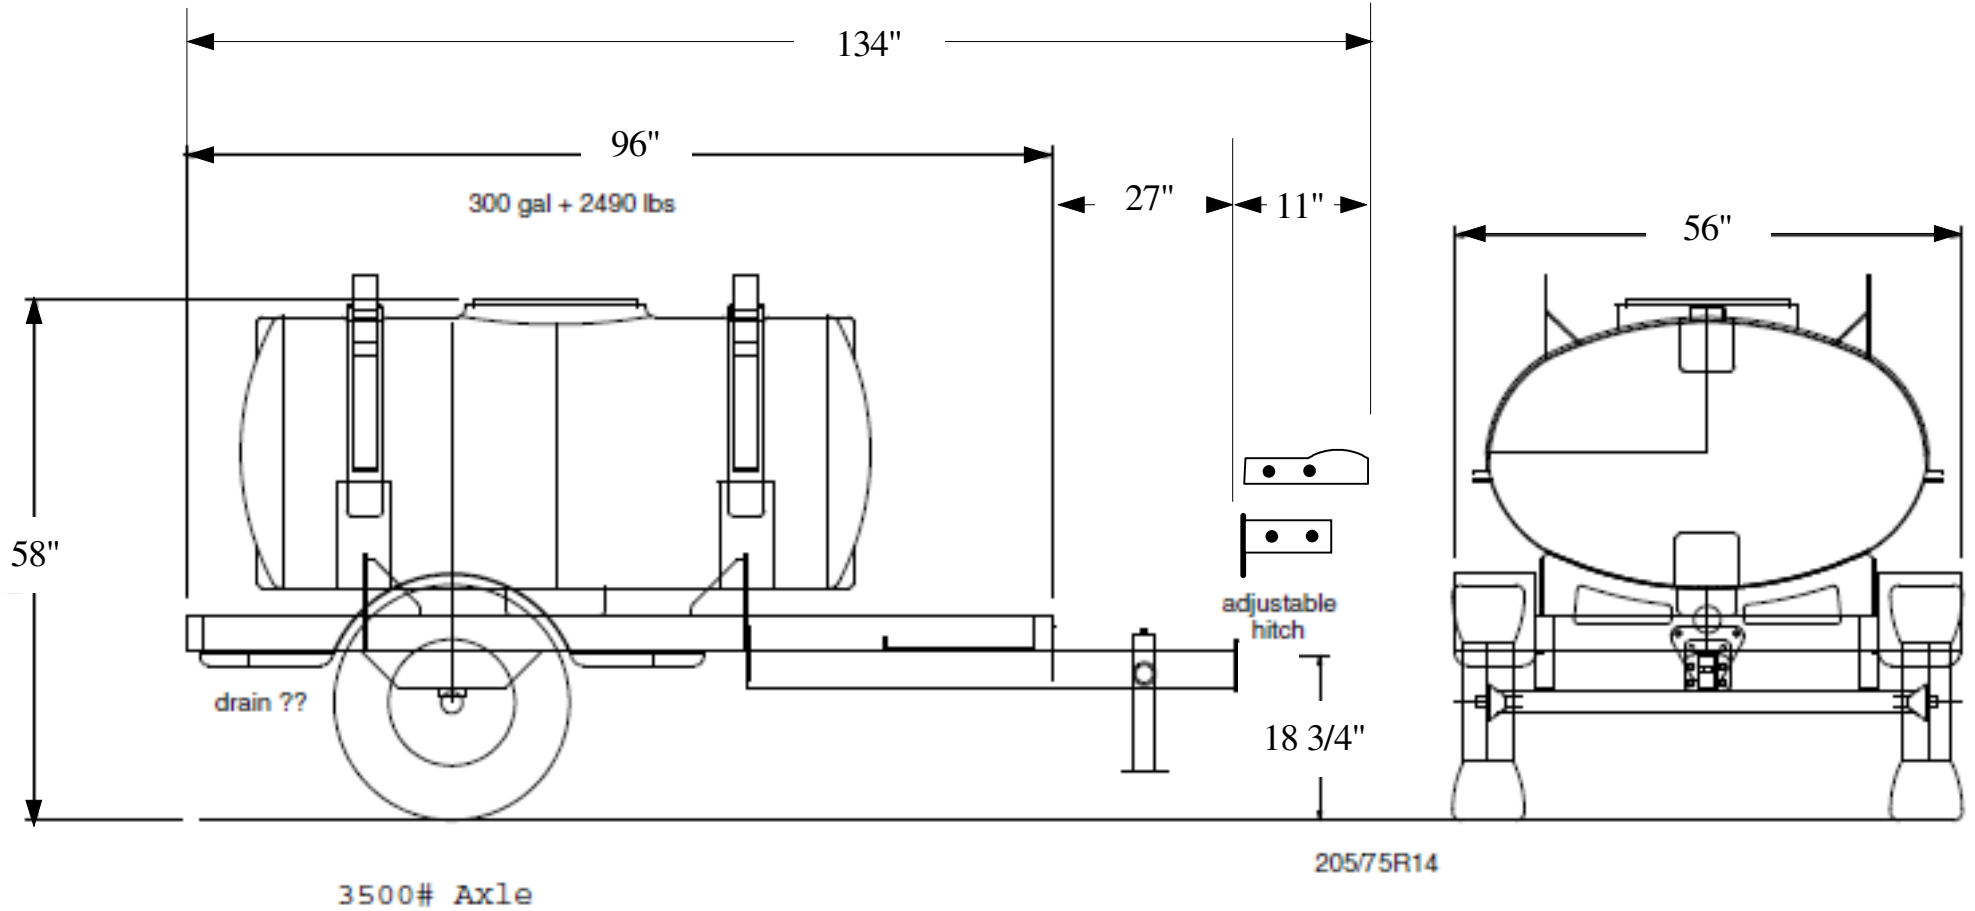

Trailer Dimensions
Feed-R-Meter (9/19/2017)

300 Gal Trailer

ALL DIMENSIONS ARE IN INCHES

Title:	
Author:	
Date:	Sheet:
Revision:	

100,150 & 200 Cross Dimensions

**Cross Dimensions
Feed-R-Meter (9/19/2017)**