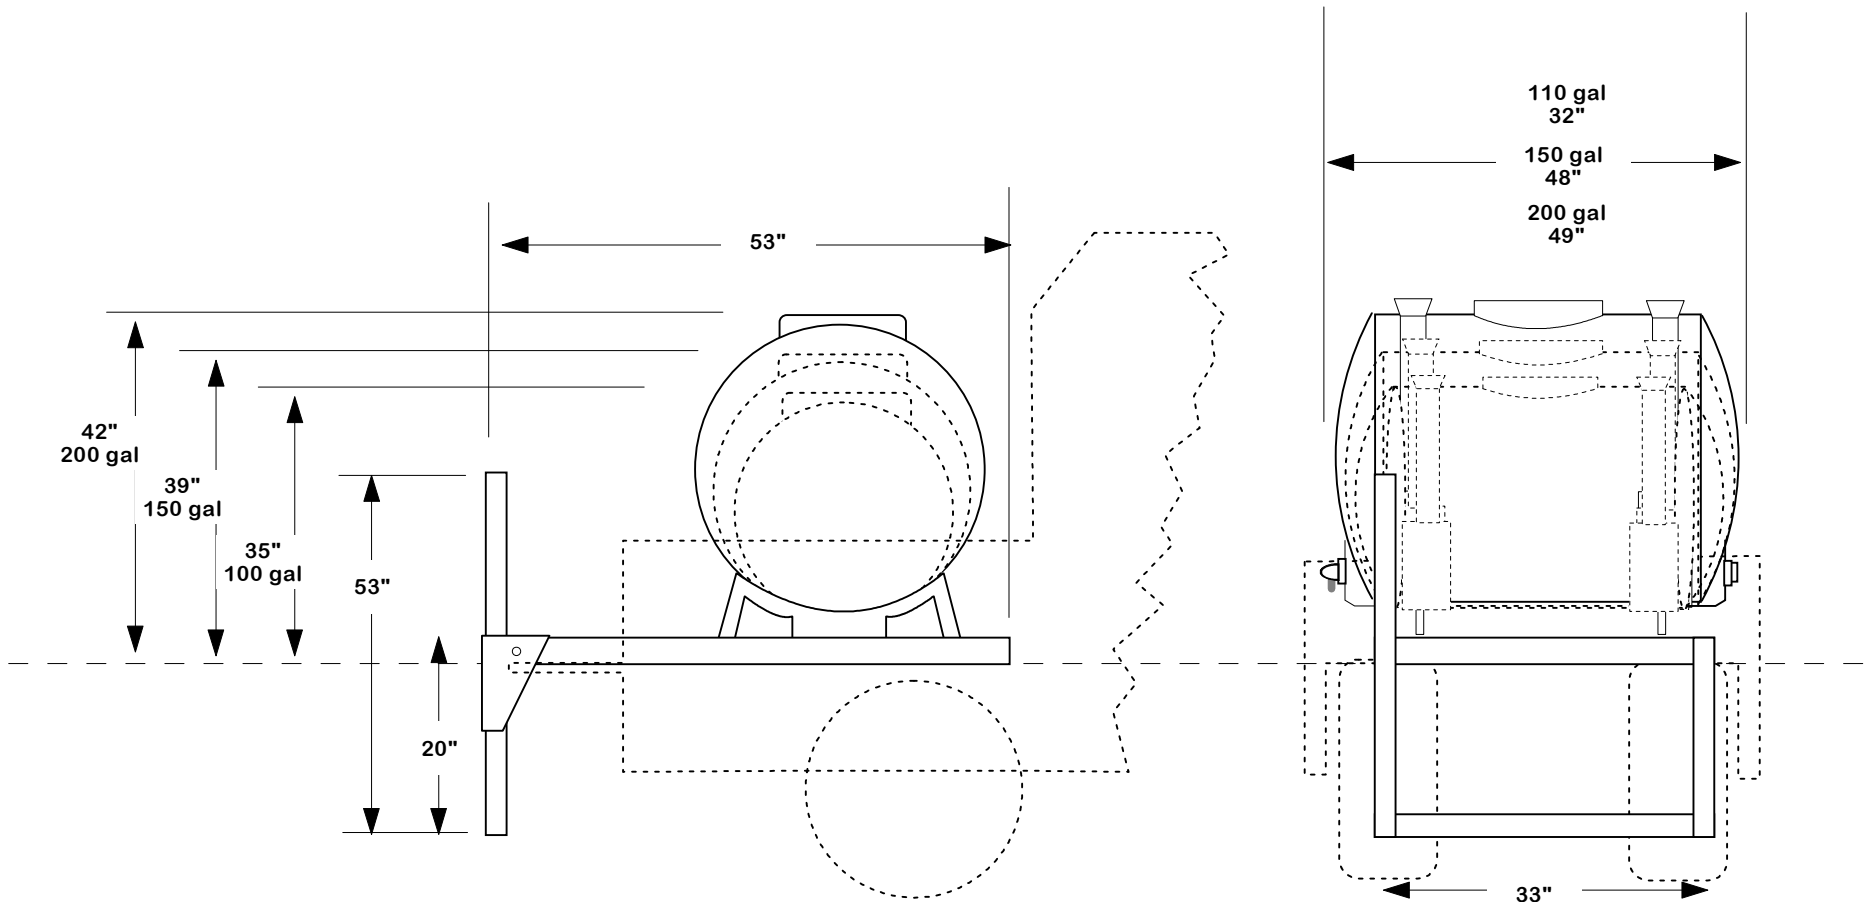

Trailer Dimensions
Feed-R-Meter (9/19/2017)

300 Gal Trailer

ALL DIMENSIONS ARE IN INCHES

Title:	
Author:	
Date:	Sheet:
Revision:	

100,150 & 200 Cross Dimensions

**Cross Dimensions
Feed-R-Meter (9/19/2017)**